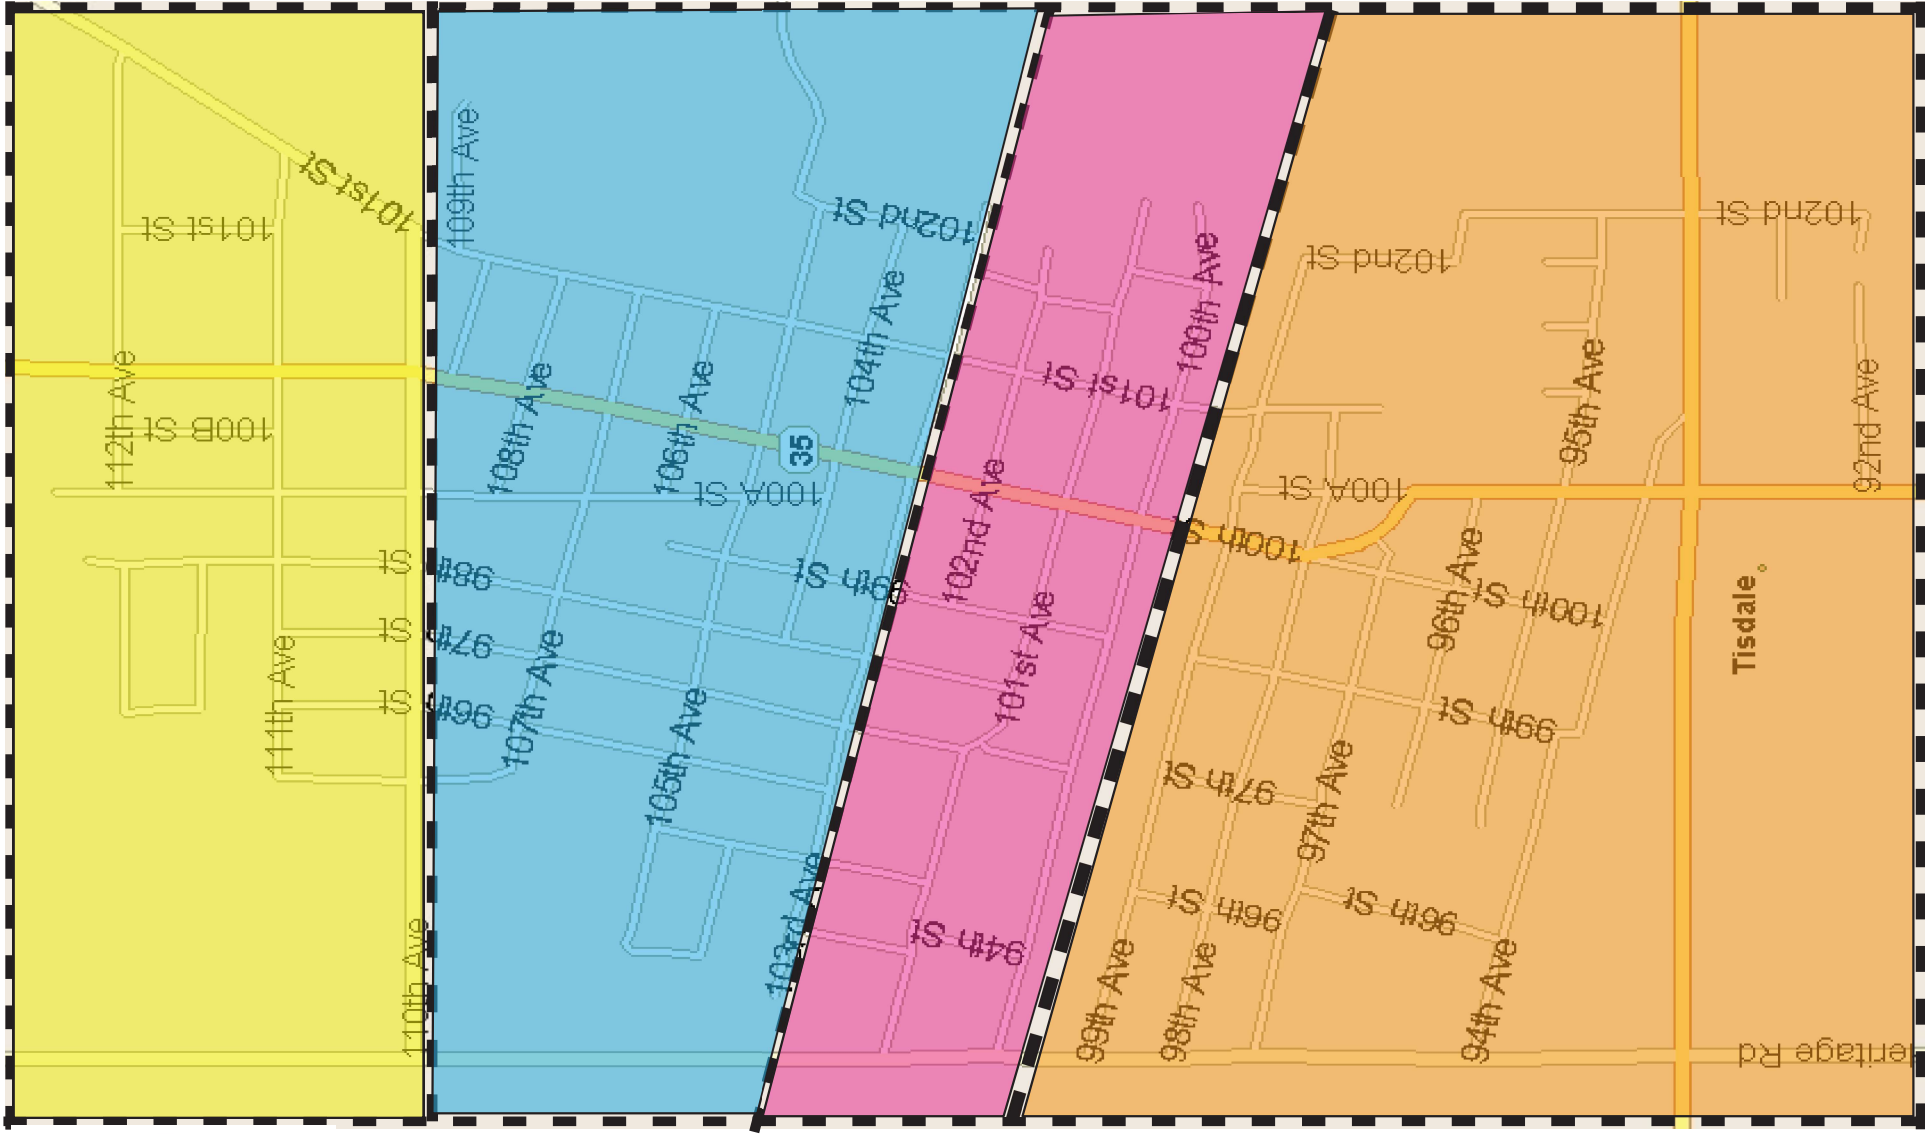

Tisdale Area

Map-Recycle

Area 1

Area 2

Area 3

Area 4

3990 5th Ave E

Prince Albert SK