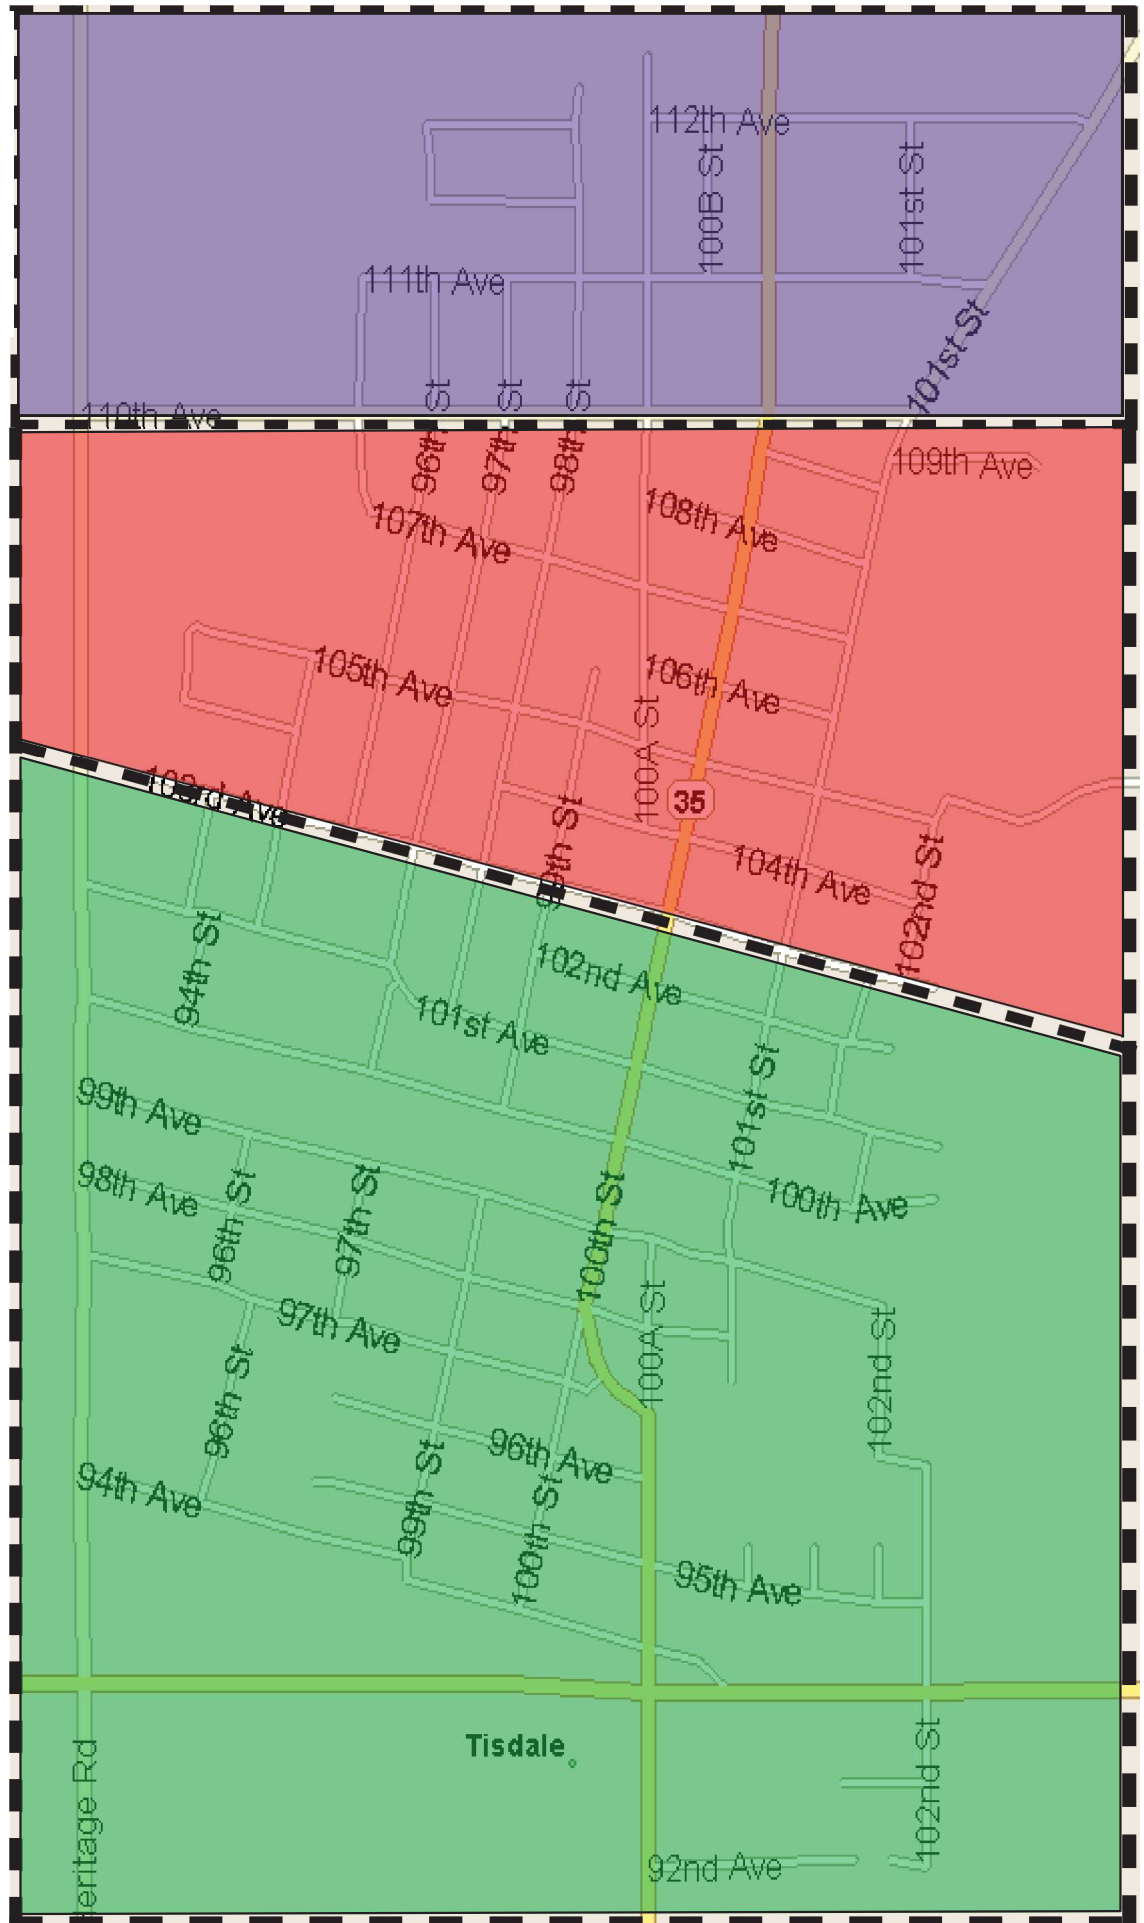

Tisdale Area
Map-Garbage

- Area 1
- Area 2
- Area 3

3990 5th Ave E
 Prince Albert SK
 S6W 1A0
 Phone: 306-763-3133
 Fax: 306-763-3107